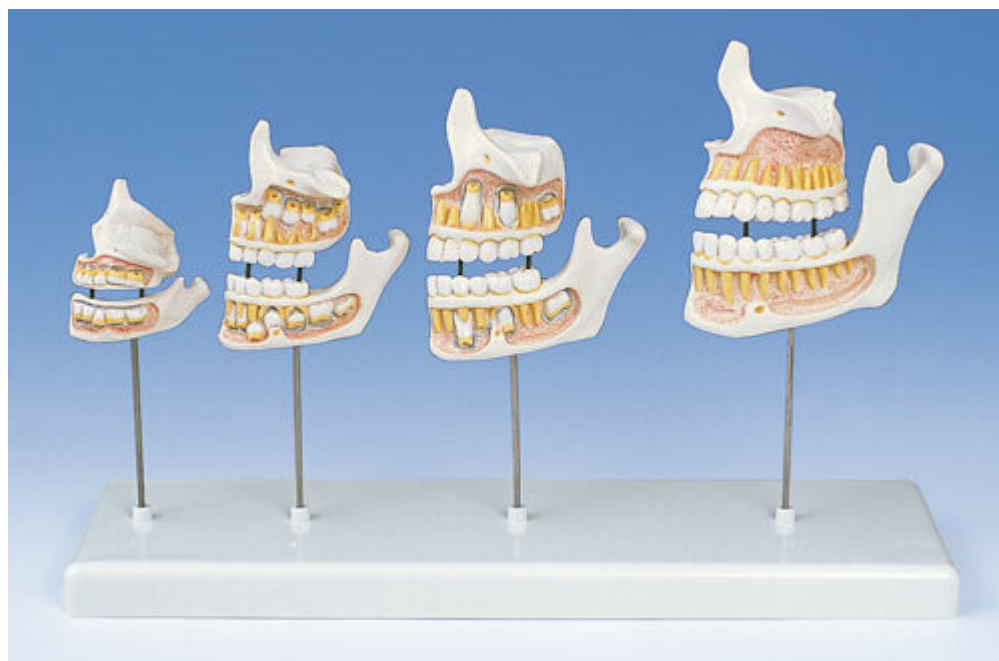

D20 - Dentition Development
Order code: **4004.1000248**

Cena bez DPH

221,00 Eur

Price with VAT

267,41 Eur

Parameters

Quantitative unit

ks

Cast from natural specimen. These 4 upper and lower jaw halves show 4 different stages of development:

- New born
- Approx. 5-year old child
- Approx. 9-year old child
- Young adult

On stand.

Size: 33 × 10 × 20 cm