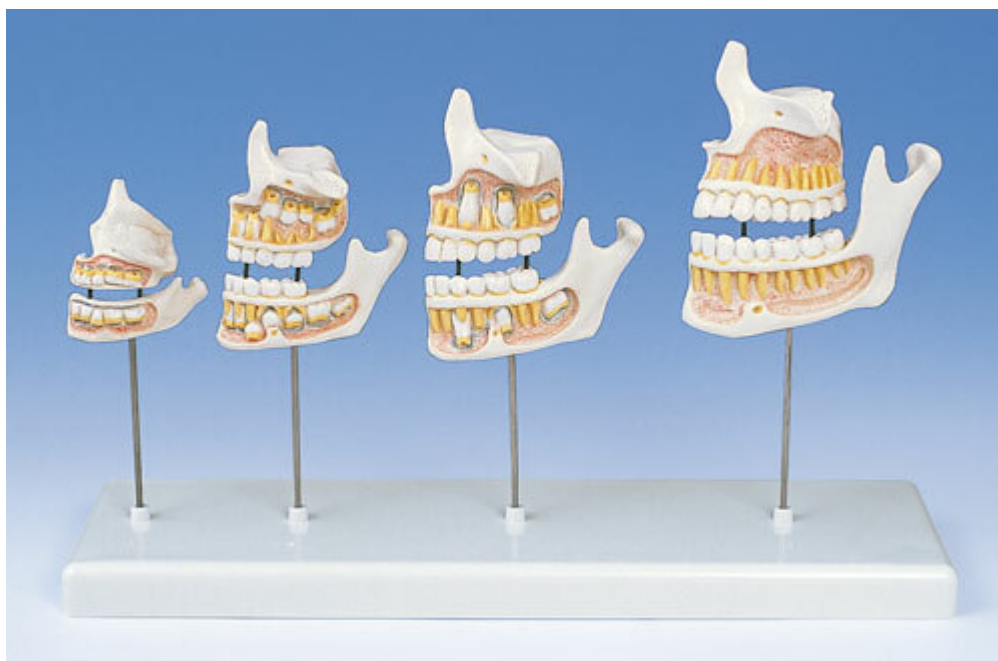

D20 - Dentition Development
Order code: **4004.1000248**

Cena bez DPH

221,00 Eur

Price with VAT

267,41 Eur

Parameters

Quantitative unit

ks

Cast from natural specimen. These 4 upper and lower jaw halves show 4 different stages of development:

- New born
- Approx. 5-year old child
- Approx. 9-year old child
- Young adult

On stand.

Size: 33 × 10 × 20 cm