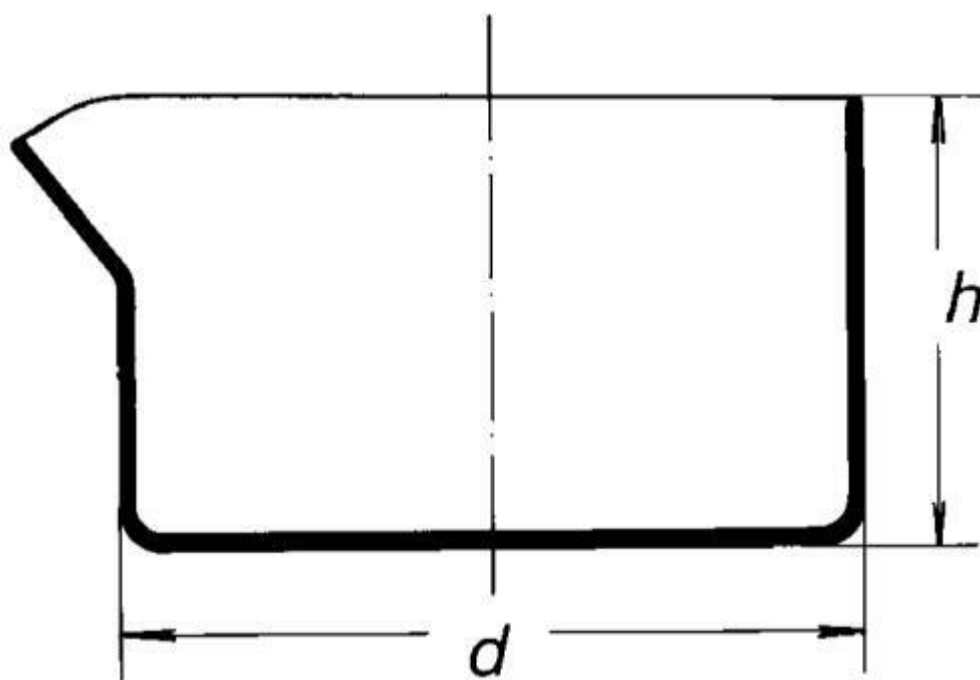

**Quartz bowl, crystallization, with spout,
flat bottom, 150 ml**
Order code: **6638.333075150**

Information about product price on demand

Parameters

Volume [ml]	150
d × h [mm]	80 x 47
Quantitative unit	ks