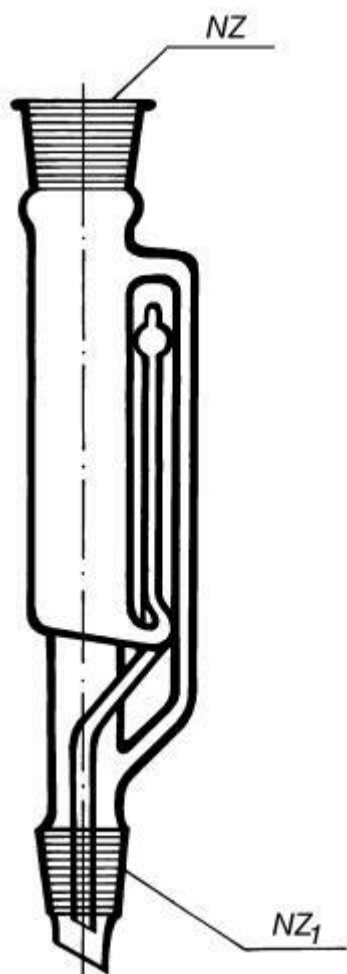

**Extension Soxhlet extraction according
to the Soxhlet device, 1000 ml**

Order code: **6632.442101940**

Cena bez DPH

237,00 Eur

Price with VAT

286,77 Eur

Parameters

Volume [ml]

1000

SJ / SJ1

71/51 / 29/32

Quantitative unit

ks