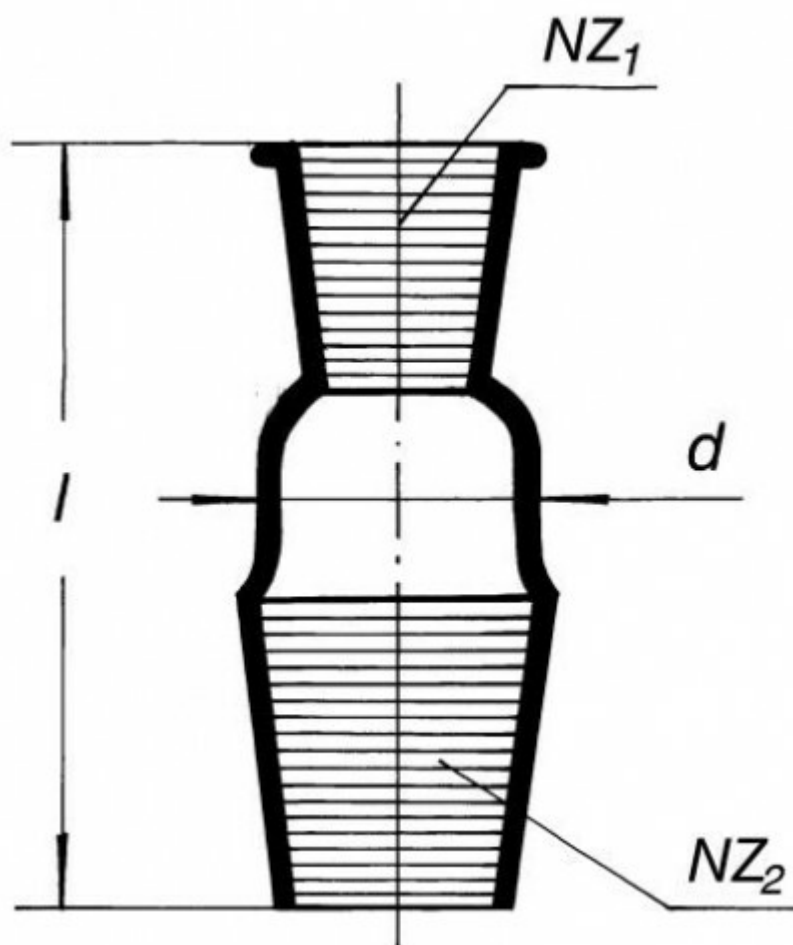

**Insert transition - a reduction NZ14/23  
casing - NZ 29/32 core, Simax**  
Order code: **6632.441509055**

Cena bez DPH

11,40 Eur

Price with VAT

13,79 Eur

Parameters

SJ1 / SJ2

14/23 / 29/32

Diameter [mm]

26

d x l [mm]

26 x 38

Quantitative unit

ks