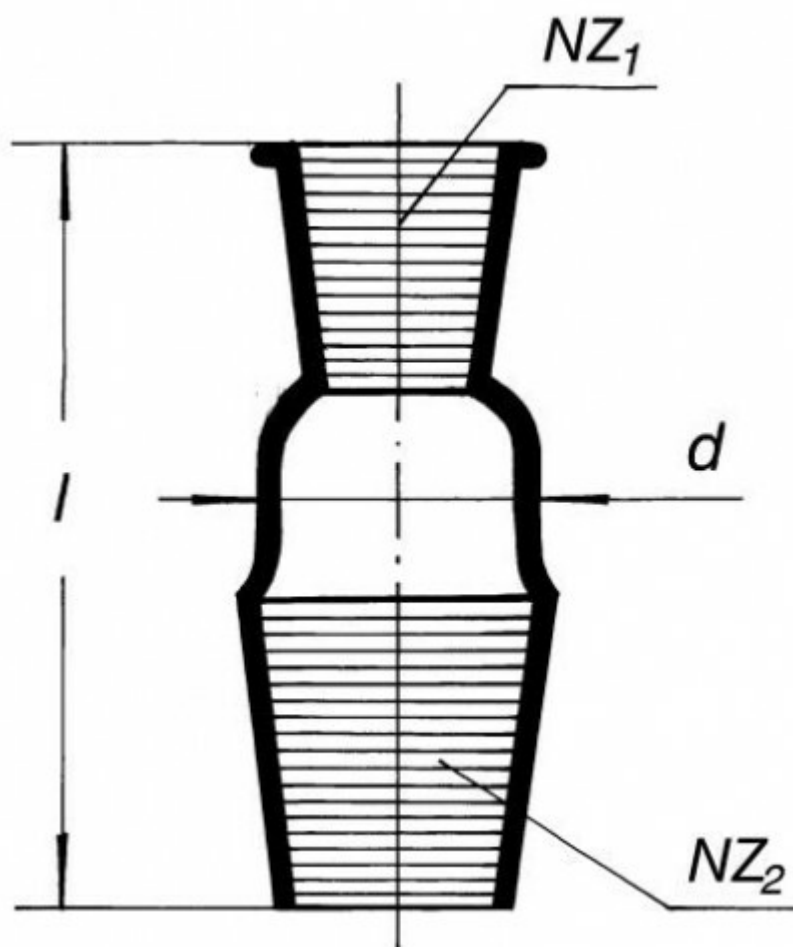

**Insert transition - a reduction NZ14/23
casing - NZ 29/32 core, Simax**
Order code: **6632.441509055**

Cena bez DPH

11,40 Eur

Price with VAT

13,79 Eur

Parameters

SJ1 / SJ2

14/23 / 29/32

Diameter [mm]

26

d x l [mm]

26 x 38

Quantitative unit

ks