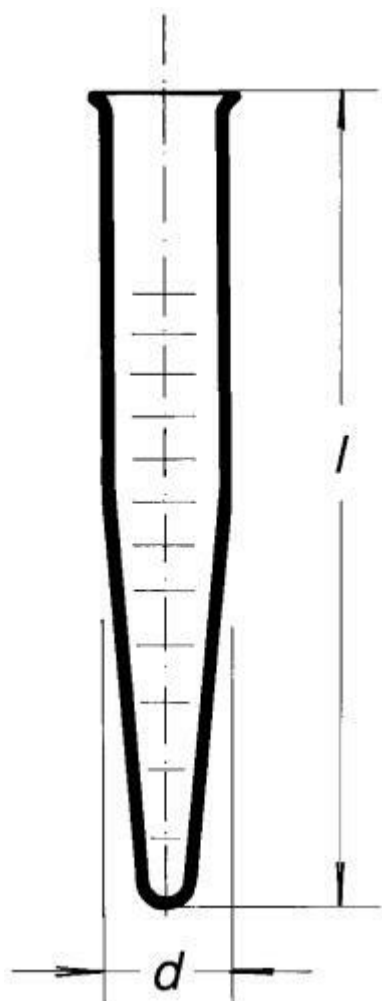

**Test tube centrifugal, with graduated
scale, 15 ml**

Order code: **6632.437210821**

Cena bez DPH

16,00 Eur

Price with VAT

19,36 Eur

Parameters

Types of test tubes

Centrifugační

d × l [mm]

18 × 140

Volume (ml)

15

Quantitative unit

ks