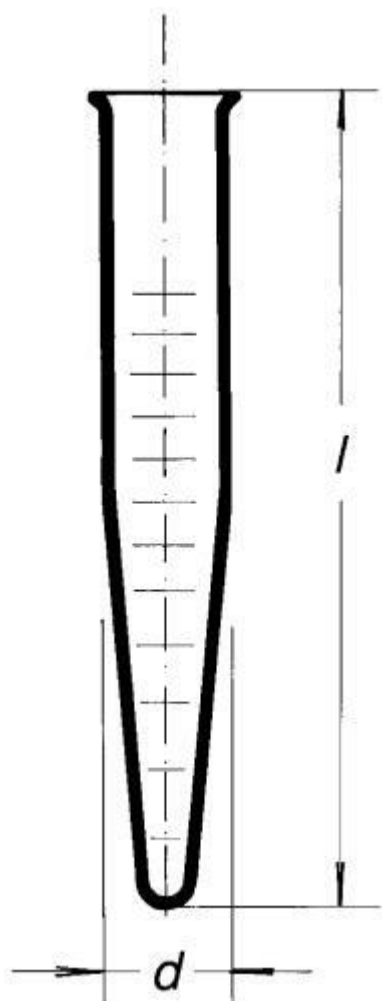

## Test tube centrifugal, with graduated scale, 15 ml

Order code: **6632.437210821**

Cena bez DPH

16,00 Eur

Price with VAT

19,36 Eur

Parameters

Types of test tubes

Centrifugační

d × l [mm]

18 × 140

Volume (ml)

15

Quantitative unit

ks