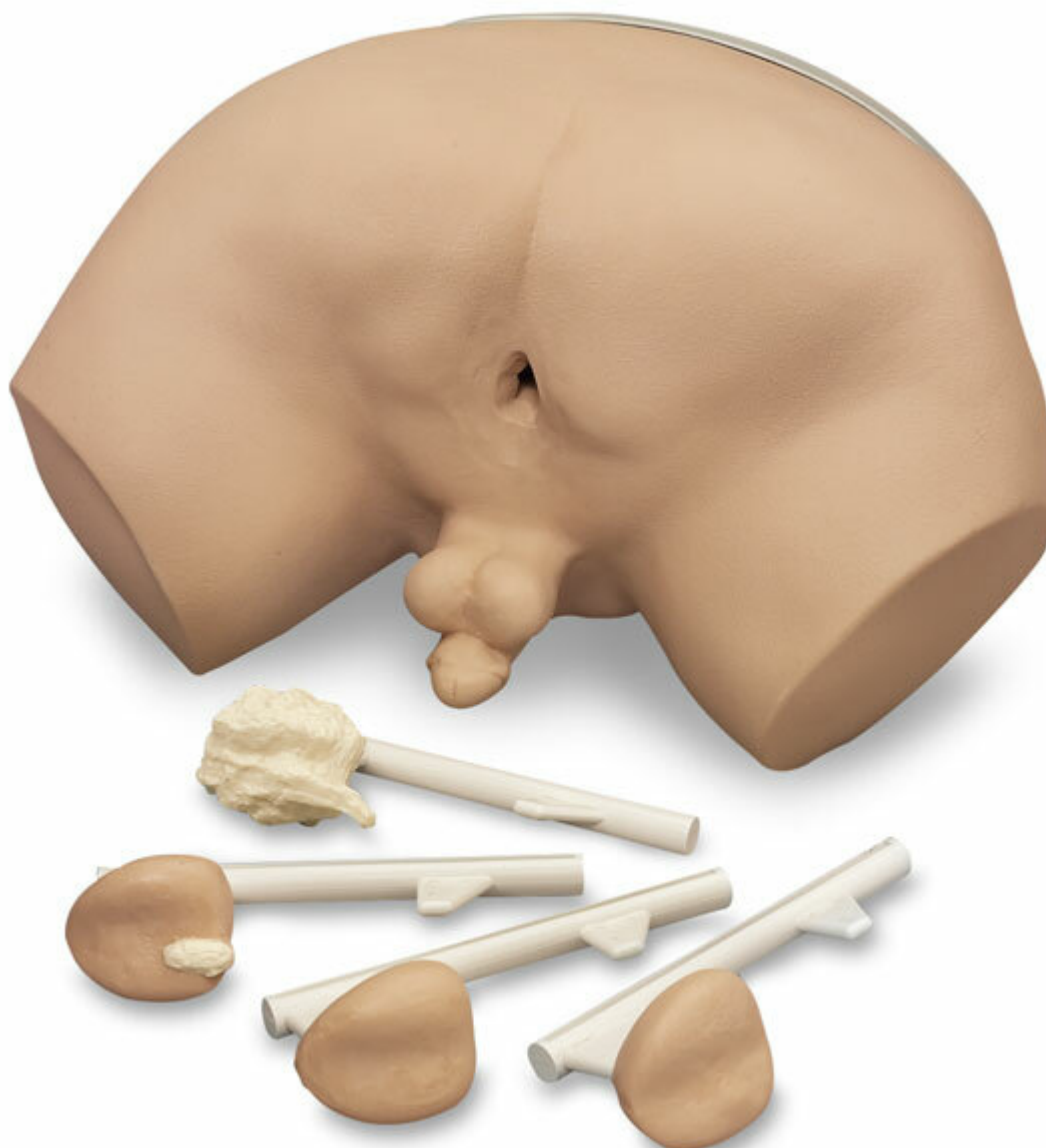

LF00901 - Prostate Examination Simulator

Order code: **4107.LF00901**

Cena bez DPH

1.658,00 Eur

Price with VAT

2.006,18 Eur

Parameters

Quantitative unit

ks

The Prostate Examination Simulator is an indispensable model for both students and professionals. Instructors have the ability to teach techniques of prostate examination with no harm or embarrassment to real patients. Now every student can learn to detect beginning stages of prostate cancer and increase chances of patient survival. Four separate prostate glands are supplied with the torso, representing

one benign gland and three stages of prostatic carcinoma in varying degrees of development. Each gland can be inserted into the prostate torso to allow realistic practice in diagnosis by rectal palpation. The Life/form® Prostate Examination Simulator is complete with four glands, hard carrying case, lubricant, and teaching guide. Size: 22" W x 15" D x 12" H (56 x 38 x 30 cm).